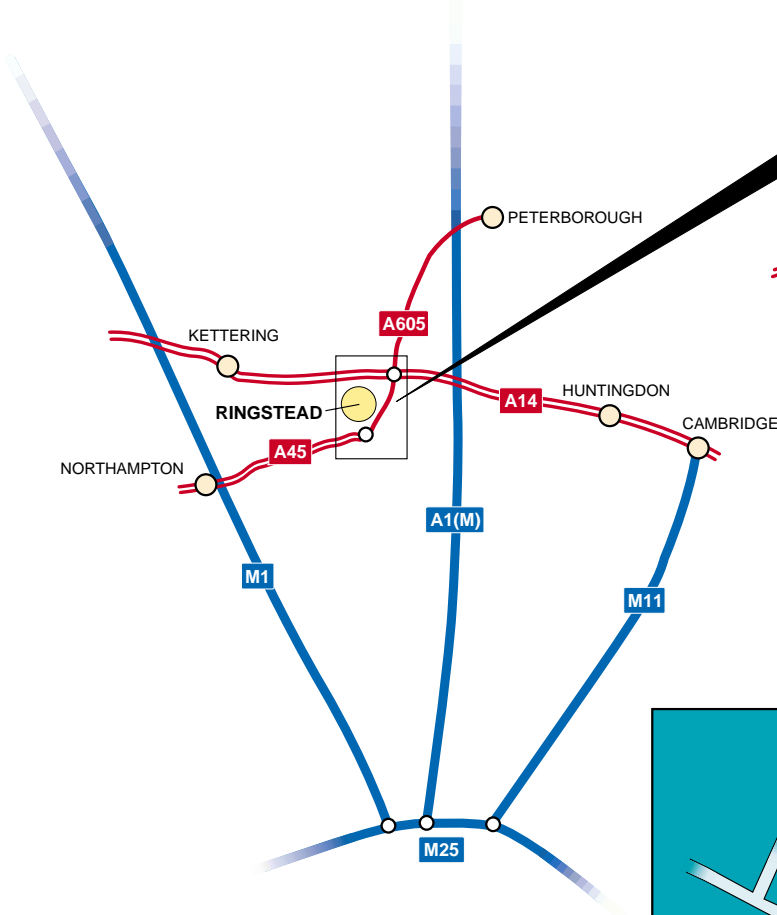

LASER 2000

Laser 2000 is situated in East Northamptonshire, halfway between Cambridge and Northampton. The offices are located in Ringstead, close to the intersection of the A14 and A45.

Sat Nav Systems: Use NN14 4DF