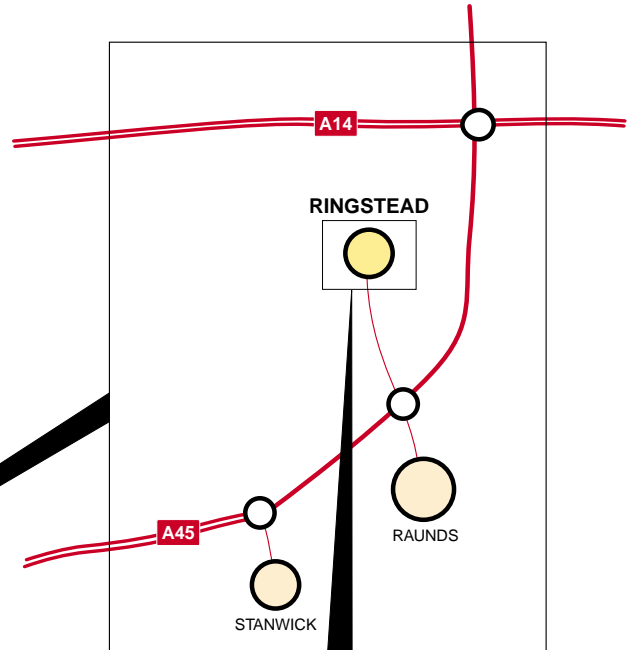

LASER 2000

Laser 2000 is situated in East Northamptonshire, halfway between Cambridge and Northampton. The offices are located in Ringstead, close to the intersection of the A14 and A45.

Sat Nav Systems: Use NN14 4DF