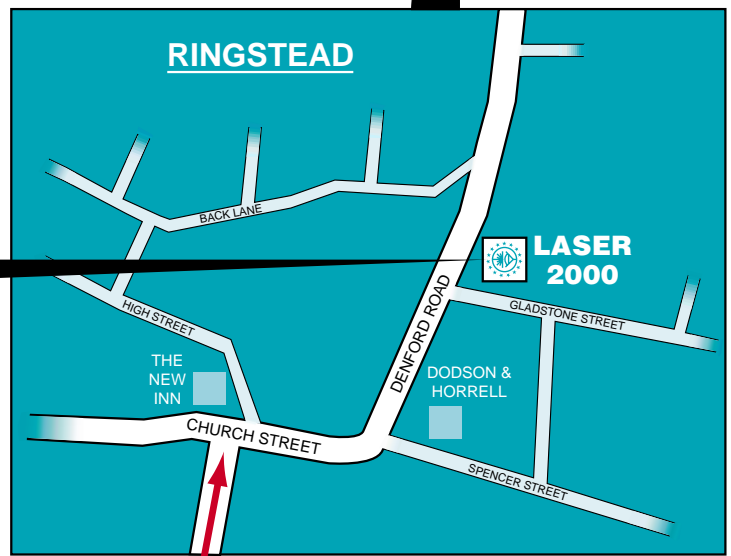

Lasers • Optics • Fibre Optics • Instrumentation

LASER 2000 (UK) Ltd • Britannia House • Denford Road
Ringstead • Kettering • Northants • NN14 4DF • U.K.

Registered in England No. 269583

Tel: +44 (0)1933 461666

Fax: +44 (0)1933 461699

VAT Registration GB 927 1191 28

E-mail: sales@laser2000.co.uk

Website: www.laser2000.co.uk